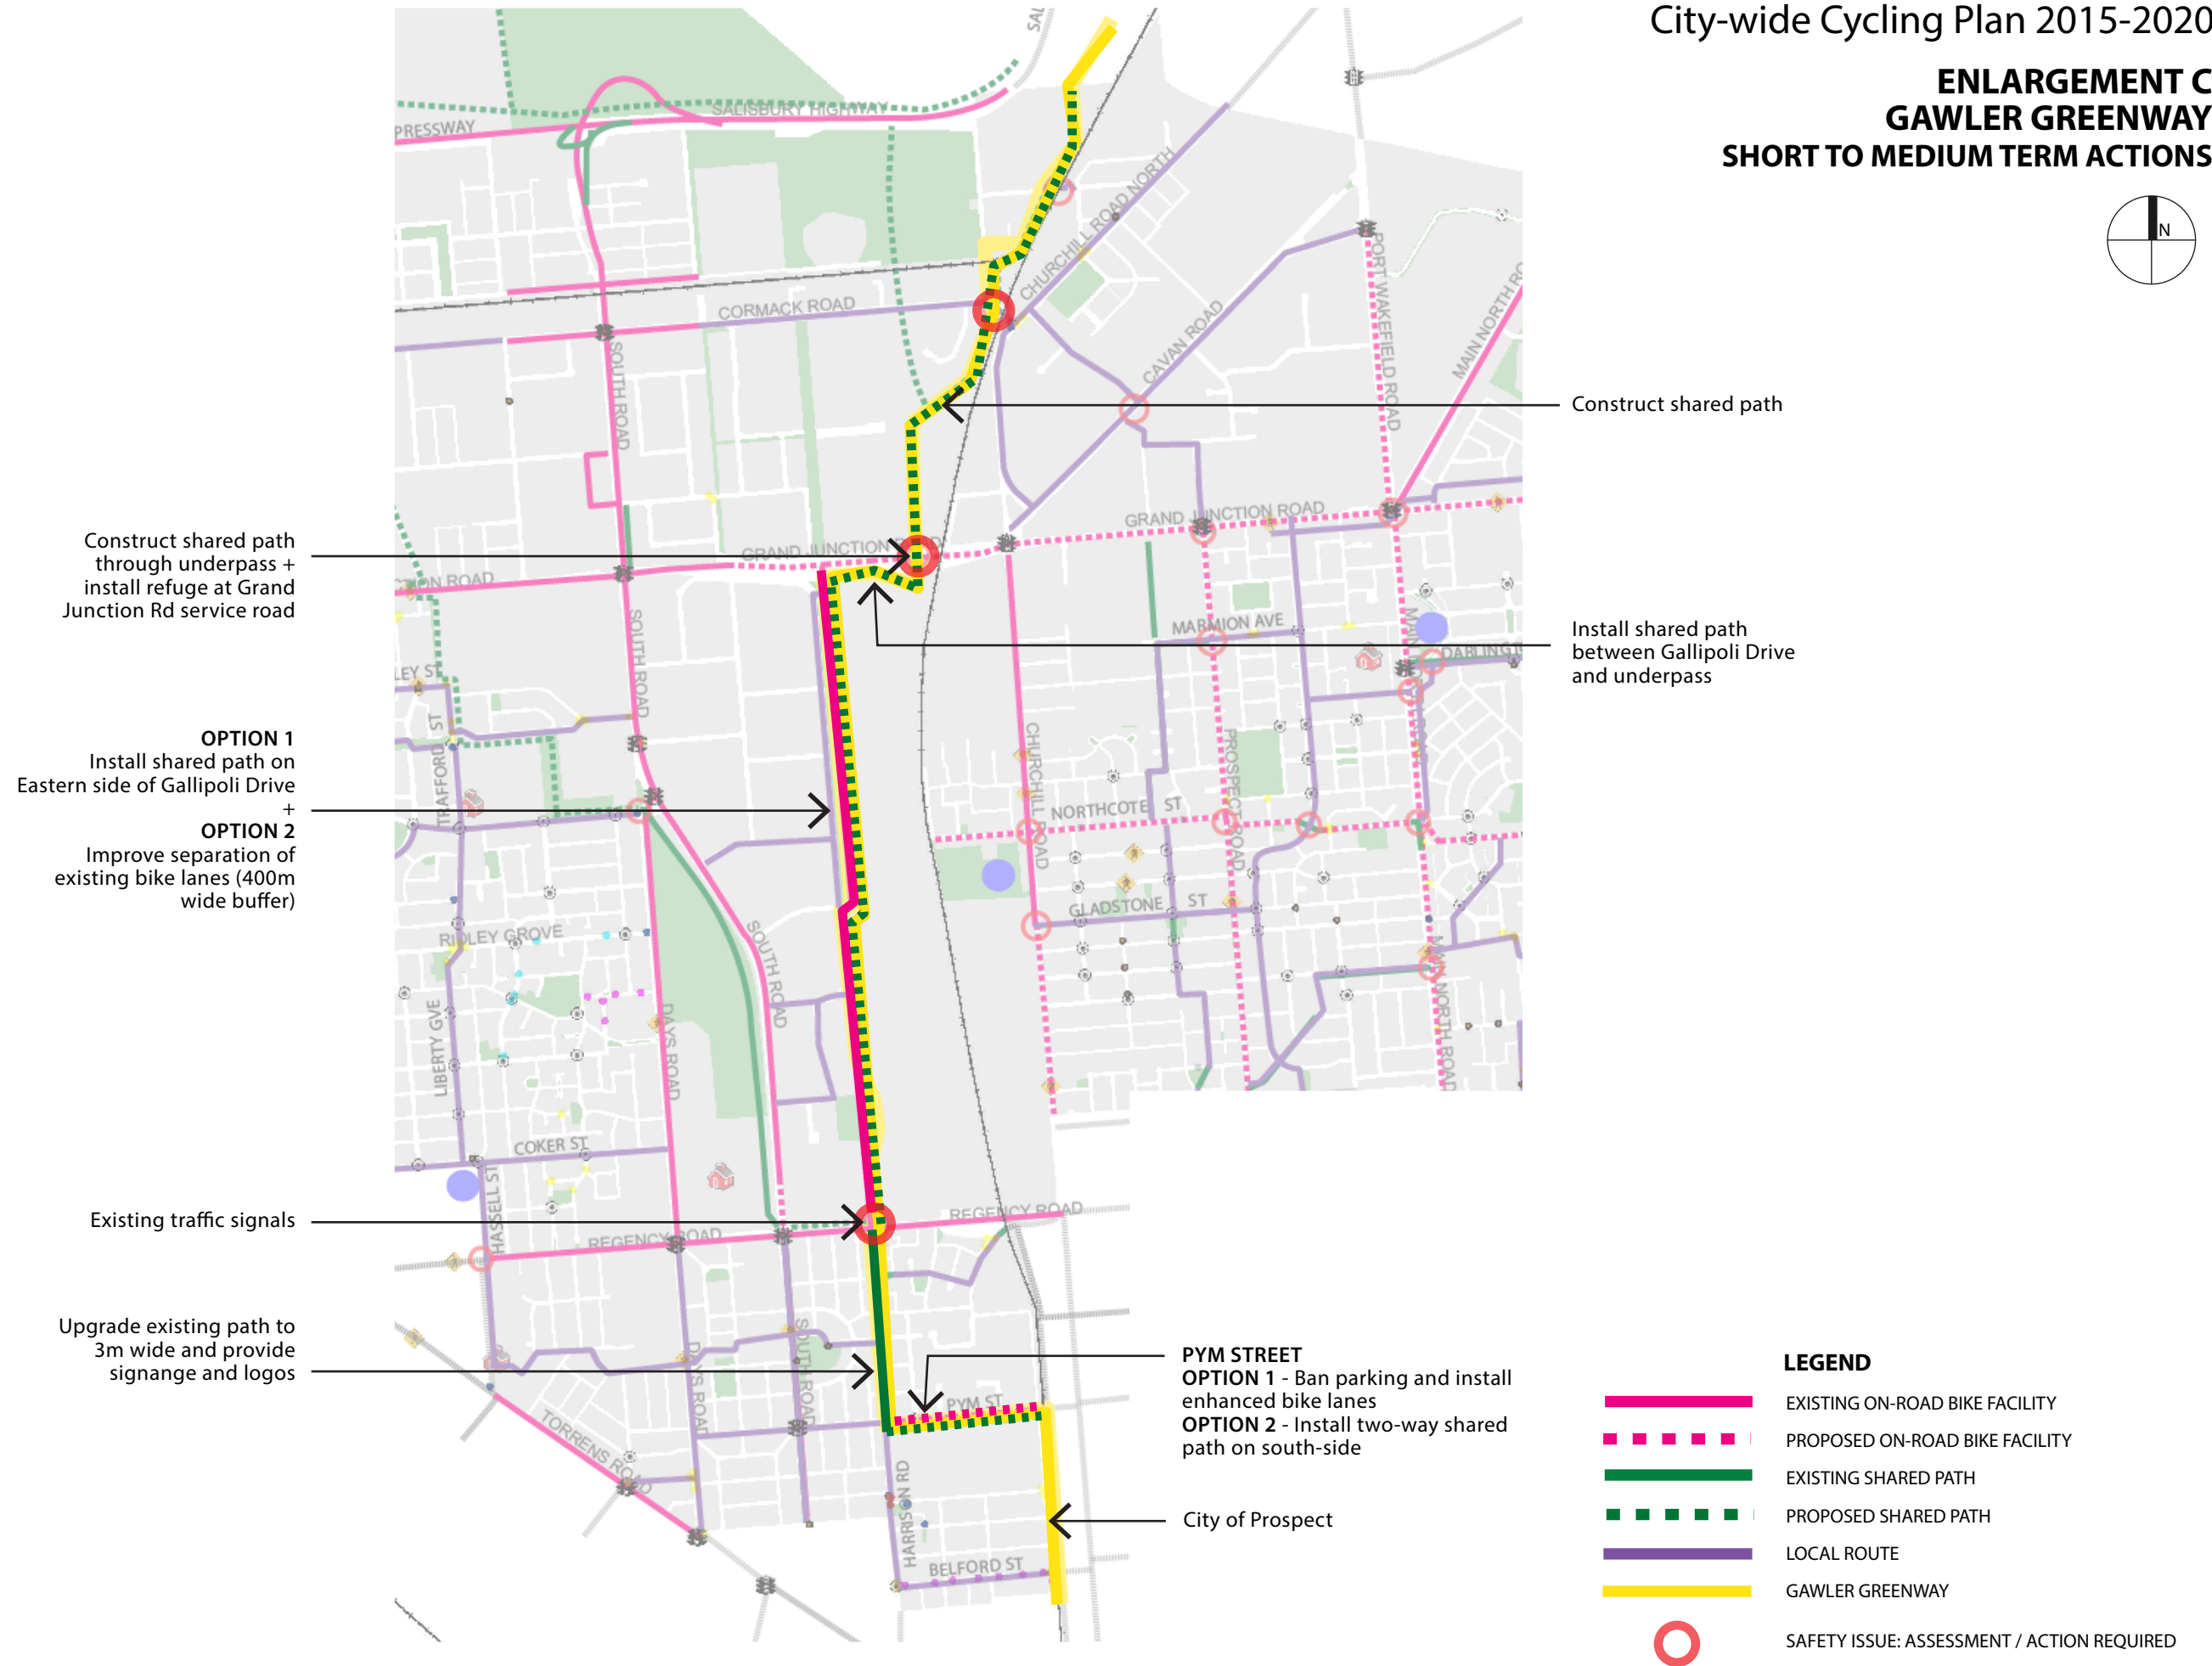

**ENLARGEMENT C
GAWLER GREENWAY
SHORT TO MEDIUM TERM ACTIONS**

LEGEND

	EXISTING ON-ROAD BIKE FACILITY
	PROPOSED ON-ROAD BIKE FACILITY
	EXISTING SHARED PATH
	PROPOSED SHARED PATH
	LOCAL ROUTE
	GAWLER GREENWAY
	SAFETY ISSUE: ASSESSMENT / ACTION REQUIRED